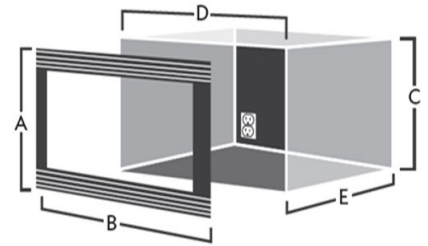

SMC1585BS Convection Microwave Oven with the RK-94S30 Trim Kit

When building-in a Sharp® Countertop Microwave Oven, be sure to use the proper Sharp built-in kit. All Sharp kits are UL approved and provide ductwork to assure proper air circulation around the product. Never enclose a microwave oven so tightly that air cannot circulate around it. It will not function properly in a tight enclosure. Prepare the cabinet or wall opening to provide access to a separate 3-pronged, 120V AC outlet of 15 amps or larger. Not all microwave ovens can be built-in. Check the nameplate located on the inside of the microwave oven for the correct built-in kit. Please refer to the installation guide for recommendations. This information is available at www.SharpUSA.com/trimkits.