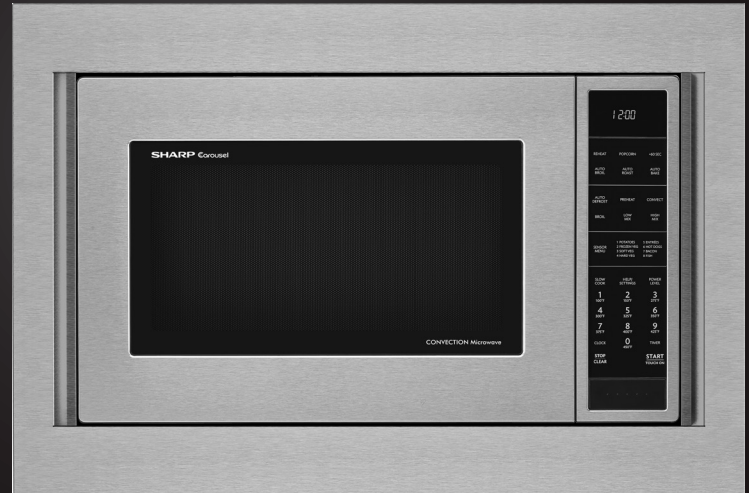

Microwave Oven Built-In Trim Kits

FOR COUNTER TOP, CONVECTION AND
SPECIALTY MICROWAVE OVENS

FOR FULL AND FAMILY SIZE MICROWAVES

STYLISH INTEGRATED APPEARANCE

INCLUDES DUCTS, FINISH TRIM STRIPS AND
EASY-TO-FOLLOW INSTRUCTIONS

SMC1585BS Convection Microwave Oven with the RK-94S30 Trim Kit

When building in a Sharp counter top microwave oven, be sure to use the proper Sharp built-in kit. All Sharp kits are UL approved and provide ductwork to assure proper air circulation around the product. Never enclose a microwave oven so tightly that air cannot circulate around it. It will not function properly in a tight enclosure. Prepare the cabinet or wall opening to provide access to a separate 3-pronged, 120V AC outlet of 15 amps or larger. Not all microwave ovens can be built-in. Check the nameplate and or carton of the microwave oven for the correct built-in kit. Please refer to operation manual for installation recommendations. This information is also available at www.SharpUSA.com/trimkits.