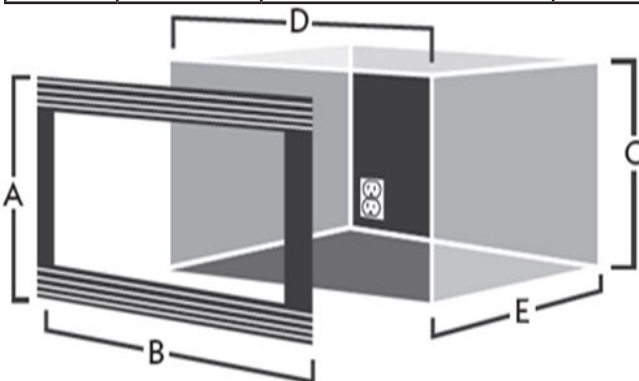

© 2016 Sharp Electronics Corporation. All rights reserved.

Sharp, Carousel and all related trademarks are trademarks or registered trademarks of Sharp Corporation and/or its affiliated companies. All other trademarks are property of their respective owners.

Product specifications and design are subject to change without notice.

SHARP ELECTRONICS CORPORATION
Sharp Plaza, Mahwah, NJ 07495-1123
1.800.BE.SHARP • www.sharppusa.com

05-26-2016 v001